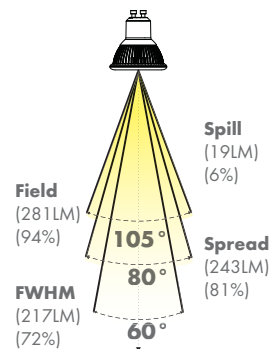

iGU-10™

220~

2700K

3000K

4300K

Catalog#	Power	CCT (K)	CRI	Beam Spread	FWHM	Lumens	CBCP
iGU1027232D	5 W	2700	83	30°	23°	270	1,210
iGU1027322D			83	45°	32°		715
iGU1027442D			83	60°	44°		440
iGU1027602D			83	80°	60°		270
iGU1030232D	5 W	3000	83	30°	23°	300	1,310
iGU1030322D			83	45°	32°		775
iGU1030442D			83	60°	44°		475
iGU1030602N			83	80°	60°		295
iGU1043232D	5 W	4300	75	30°	23°	330	1,410
iGU1043322D			75	45°	32°		830
iGU1043442D			75	60°	44°		510
iGU1043602D			75	80°	60°		315

iGU-10™

CANDELA DISTRIBUTION

23°

3000K

BEAM DISTRIBUTION

0° AIMING LUX

Distance To Floor (cms)	Beam Diameter (50% CBCP) (cms)	Lux On Floor
91	36.6	1571
183	73	387
274	112	172
366	146	96

32°

3000K

Distance To Floor (cms)	Beam Diameter (50% CBCP) (cms)	Lux On Floor
91	52	925
183	104	237
274	158	108
366	210	54

44°

3000K

Distance To Floor (cms)	Beam Diameter (50% CBCP) (cms)	Lux On Floor
91	73	570
183	146	140
274	223	65
366	296	32

60°

3000K

Distance To Floor (cms)	Beam Diameter (50% CBCP) (cms)	Lux On Floor
91	107	355
183	210	86
274	317	43
366	424	22

CAUTION: Risk of electric shock. Do not open - no user serviceable parts inside. Use in dry locations only. Turn power off before inspection, installation, or removal. Not intended for use with emergency exit fixtures or emergency exit lights. Not for use where exposed to the weather. Not for use in completely enclosed fixtures. Use only on 220 Volts, 50/60 Hz circuits.