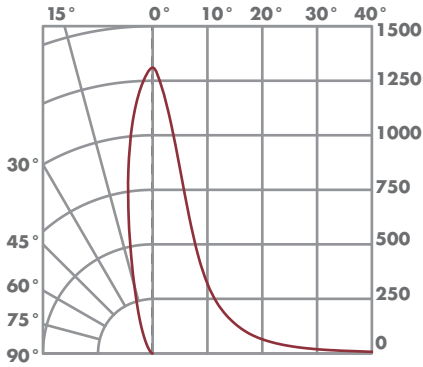

iGU-10™

220~

2700K

3000K

4300K

Catalog#	Power	CCT (K)	CRI	Beam Spread	FWHM	Lumens	CBCP
iGU1027232D	5 W	2700	83	30°	23°	270	1,210
iGU1027322D			83	45°	32°		715
iGU1027442D			83	60°	44°		440
iGU1027602D			83	80°	60°		270
iGU1030232D	5 W	3000	83	30°	23°	300	1,310
iGU1030322D			83	45°	32°		775
iGU1030442D			83	60°	44°		475
iGU1030602N			83	80°	60°		295
iGU1043232D	5 W	4300	75	30°	23°	330	1,410
iGU1043322D			75	45°	32°		830
iGU1043442D			75	60°	44°		510
iGU1043602D			75	80°	60°		315

iGU-10™

CANDELA DISTRIBUTION

23°

3000K

BEAM DISTRIBUTION

0° AIMING LUX

Distance To Floor (cms)	Beam Diameter (50% CBCP) (cms)	Lux On Floor
91	36.6	1571
183	73	387
274	112	172
366	146	96

32°