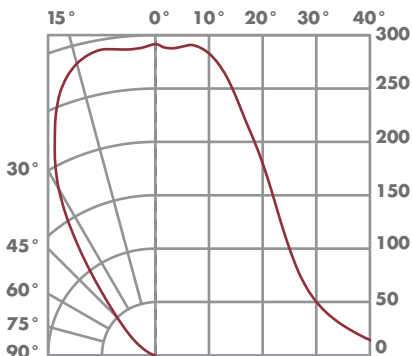

Distance To Floor (cms)	Beam Diameter (50% CBCP) (cms)	Lux On Floor
91	107	355
183	210	86
274	317	43
366	424	22

CAUTION: Risk of electric shock. Do not open - no user serviceable parts inside. Use in dry locations only. Turn power off before inspection, installation, or removal. Not intended for use with emergency exit fixtures or emergency exit lights. Not for use where exposed to the weather. Not for use in completely enclosed fixtures. Use only on 220 Volts, 50/60 Hz circuits.

WARRANTY: This product is covered by a 5 year limited warranty under normal operating conditions based on 12 hours of usage per day. For details please visit www.msissl.com/warranty.html.