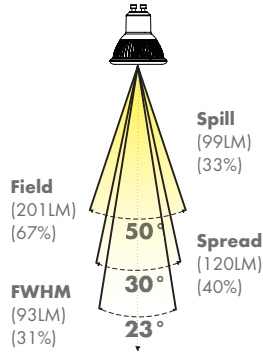

iGU-10™

Fixed Wattage

PRODUCT SUMMARY

- Fixed Wattage
- Dimmable
- 3 Colour Temperatures
- Proprietary CrimpFin™ Heatsink Design
- 50,000 hour life, 5 year warranty
- Halogen MR form factor (ANSI compliant)
- No UV or IR radiation
- Voltage: 220VAC
- Socket Type: GU-10 Base
- Environment: Dry
- Length: 2.1 in, 53 mm
- Diameter: 2 in, 50 mm
- Weight: 1.8 oz, 50 g

iGU-10™

220~

2700K

3000K

4300K

Catalog#	Power	CCT (K)	CRI	Beam Spread	FWHM	Lumens	CBCP
iGU1027232D	5 W	2700	83	30°	23°	270	1,210
iGU1027322D			83	45°	32°		715
iGU1027442D			83	60°	44°		440
iGU1027602D			83	80°	60°		270
iGU1030232D	5 W	3000	83	30°	23°	300	1,310
iGU1030322D			83	45°	32°		775
iGU1030442D			83	60°	44°		475
iGU1030602N			83	80°	60°		295
iGU1043232D	5 W	4300	75	30°	23°	330	1,410
iGU1043322D			75	45°	32°		830
iGU1043442D			75	60°	44°		510
iGU1043602D			75	80°	60°		315

iGU-10™

CANDELA DISTRIBUTION

23°

3000K

BEAM DISTRIBUTION

0° AIMING LUX

Distance To Floor (cms)	Beam Diameter (50% CBCP) (cms)	Lux On Floor
91	36.6	1571
183	73	387
274	112	172
366	146	96

32°

3000K

Distance To Floor (cms)	Beam Diameter (50% CBCP) (cms)	Lux On Floor
91	52	925
183	104	237
274	158	108
366	210	54

44°

3000K

Distance To Floor (cms)	Beam Diameter (50% CBCP) (cms)	Lux On Floor
91	73	570
183	146	140
274	223	65
366	296	32