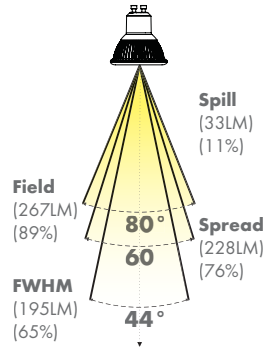

iGU-10™

Fixed Wattage

PRODUCT SUMMARY

- Fixed Wattage
- Dimmable
- 3 Colour Temperatures
- Proprietary CrimpFin™ Heatsink Design
- 50,000 hour life, 5 year warranty
- Halogen MR form factor (ANSI compliant)
- No UV or IR radiation
- Voltage: 220VAC
- Socket Type: GU-10 Base
- Environment: Dry
- Length: 2.1 in, 53 mm
- Diameter: 2 in, 50 mm
- Weight: 1.8 oz, 50 g

iGU-10™

220~

2700K

3000K

4300K

Catalog#	Power	CCT (K)	CRI	Beam Spread	FWHM	Lumens	CBCP
iGU1027232D	5 W	2700	83	30°	23°	270	1,210
iGU1027322D			83	45°	32°		715
iGU1027442D			83	60°	44°		440
iGU1027602D			83	80°	60°		270
iGU1030232D	5 W	3000	83	30°	23°	300	1,310
iGU1030322D			83	45°	32°		775
iGU1030442D			83	60°	44°		475
iGU1030602N			83	80°	60°		295
iGU1043232D	5 W	4300	75	30°	23°	330	1,410
iGU1043322D			75	45°	32°		830
iGU1043442D			75	60°	44°		510
iGU1043602D			75	80°	60°		315

iGU-10™

CANDELA DISTRIBUTION

23°

3000K

BEAM DISTRIBUTION

0° AIMING LUX

Distance To Floor (cms)	Beam Diameter (50% CBCP) (cms)	Lux On Floor
91	36.6	1571
183	73	387
274	112	172
366	146	96

32°

3000K

Distance To Floor (cms)	Beam Diameter (50% CBCP) (cms)	Lux On Floor
91	52	925
183	104	237
274	158	108
366	210	54

44°

3000K

Distance To Floor (cms)	Beam Diameter (50% CBCP) (cms)	Lux On Floor
91	73	570
183	146	140
274	223	65
366	296	32