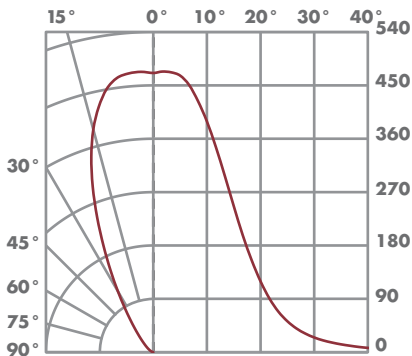

iGU-10™

220~

2700K

3000K

4300K

Catalog#	Power	CCT (K)	CRI	Beam Spread	FWHM	Lumens	CBCP
iGU1027232D	5 W	2700	83	30°	23°	270	1,210
iGU1027322D			83	45°	32°		715
iGU1027442D			83	60°	44°		440
iGU1027602D			83	80°	60°		270
iGU1030232D	5 W	3000	83	30°	23°	300	1,310
iGU1030322D			83	45°	32°		775
iGU1030442D			83	60°	44°		475
iGU1030602N			83	80°	60°		295
iGU1043232D	5 W	4300	75	30°	23°	330	1,410
iGU1043322D			75	45°	32°		830
iGU1043442D			75	60°	44°		510
iGU1043602D			75	80°	60°		315

iGU-10™

CANDELA DISTRIBUTION

23°

3000K

BEAM DISTRIBUTION

0° AIMING LUX

Distance To Floor (cms)	Beam Diameter (50% CBCP) (cms)	Lux On Floor
91	36.6	1571
183	73	387
274	112	172
366	146	96

32°

3000K

Distance To Floor (cms)	Beam Diameter (50% CBCP) (cms)	Lux On Floor
91	52	925
183	104	237
274	158	108
366	210	54

44°

3000K

Distance To Floor (cms)	Beam Diameter (50% CBCP) (cms)	Lux On Floor
91	73	570
183	146	140
274	223	65
366	296	32