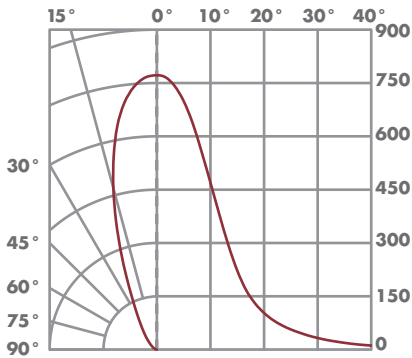

iGU-10™

220~

2700K

3000K

4300K

Catalog#	Power	CCT (K)	CRI	Beam Spread	FWHM	Lumens	CBCP
iGU1027232D	5 W	2700	83	30°	23°	270	1,210
iGU1027322D			83	45°	32°		715
iGU1027442D			83	60°	44°		440
iGU1027602D			83	80°	60°		270
iGU1030232D	5 W	3000	83	30°	23°	300	1,310
iGU1030322D			83	45°	32°		775
iGU1030442D			83	60°	44°		475
iGU1030602N			83	80°	60°		295
iGU1043232D	5 W	4300	75	30°	23°	330	1,410
iGU1043322D			75	45°	32°		830
iGU1043442D			75	60°	44°		510
iGU1043602D			75	80°	60°		315

iGU-10™

CANDELA DISTRIBUTION

23°

3000K

BEAM DISTRIBUTION

0° AIMING LUX

Distance To Floor (cms)	Beam Diameter (50% CBCP) (cms)	Lux On Floor
91	36.6	1571
183	73	387
274	112	172
366	146	96

32°

3000K

Distance To Floor (cms)	Beam Diameter (50% CBCP) (cms)	Lux On Floor
91	52	925
183	104	237
274	158	108
366	210	54

44°

3000K

Distance To Floor (cms)	Beam Diameter (50% CBCP) (cms)	Lux On Floor
91	73	570
183	146	140
274	223	65
366	296	32