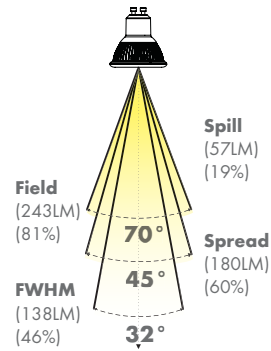

iGU-10™

Fixed Wattage

PRODUCT SUMMARY

- Fixed Wattage
- Dimmable
- 3 Colour Temperatures
- Proprietary CrimpFin™ Heatsink Design
- 50,000 hour life, 5 year warranty
- Halogen MR form factor (ANSI compliant)
- No UV or IR radiation
- Voltage: 220VAC
- Socket Type: GU-10 Base
- Environment: Dry
- Length: 2.1 in, 53 mm
- Diameter: 2 in, 50 mm
- Weight: 1.8 oz, 50 g

iGU-10™

220~

2700K

3000K

4300K

Catalog#	Power	CCT (K)	CRI	Beam Spread	FWHM	Lumens	CBCP
iGU1027232D	5 W	2700	83	30°	23°	270	1,210
iGU1027322D			83	45°	32°		715
iGU1027442D			83	60°	44°		440
iGU1027602D			83	80°	60°		270
iGU1030232D	5 W	3000	83	30°	23°	300	1,310
iGU1030322D			83	45°	32°		775
iGU1030442D			83	60°	44°		475
iGU1030602N			83	80°	60°		295
iGU1043232D	5 W	4300	75	30°	23°	330	1,410
iGU1043322D			75	45°	32°		830
iGU1043442D			75	60°	44°		510
iGU1043602D			75	80°	60°		315

iGU-10™

CANDELA DISTRIBUTION

23°

3000K

BEAM DISTRIBUTION

0° AIMING LUX

Distance To Floor (cms)	Beam Diameter (50% CBCP) (cms)	Lux On Floor
91	36.6	1571
183	73	387
274	112	172
366	146	96

32°

3000K

Distance To Floor (cms)	Beam Diameter (50% CBCP) (cms)	Lux On Floor
91	52	925
183	104	237
274	158	108
366	210	54

44°

3000K

Distance To Floor (cms)	Beam Diameter (50% CBCP) (cms)	Lux On Floor
91	73	570
183	146	140
274	223	65
366	296	32